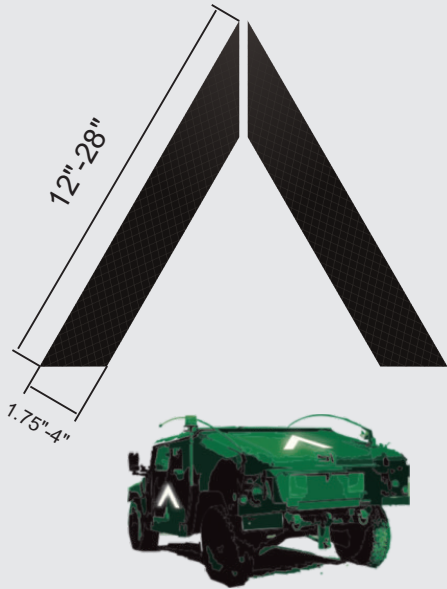

made in Israel

ISO-9001:2015

www.infrared-id.com

NATO CAGE: 4583A

Vehicle Combat ID infrared

V markers Vehicles passive identification system

NATO standard Vehicle identification markers - passive infrared

MODEL	NATO 12	NATO 14	NATO 21	NATO 28
SIZE INCH	12x1.75"	14x2"	21x3"	28x4"
SIZE CM	30.5x4.5 cm	35.5x5 cm	53x7.5 cm	71x10 cm

Custom sizes and colors.
Supplied with grommet attachments or Velcro hook and loop.

**THERMAL
BLACK-HOT**

ID Range: 0.5 - 4 KM

SIZE INCH	20x20"	24x24"	39x39"	47x47"
SIZE CM	50x50 cm	60x60 cm	100x100 cm	120x120 cm